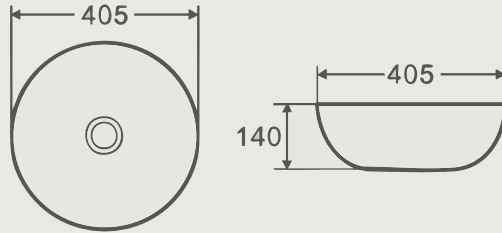

### TECHNICAL INFORMATION

\*\* Approximate measurements for comparison only

CONFIGURATION	COUNTER TOP WASH BASIN
Weight	14.8Kg
Basin Area	800 x 297mm
Height - Floor to Rim	850mm
Nominal Dimensions	815 x 410 x 135mm
Waste Hole	50mm
Water Depth	100 mm

## TECHNICAL DRAWINGS

All drawings contain the necessary measurements, which are subject to standard tolerances. They are stated in mm, are drawn on a scale of 1:20 and are non-binding. Exact measurements, in particular for customized installation scenarios, can only be taken from the finished ceramic piece.